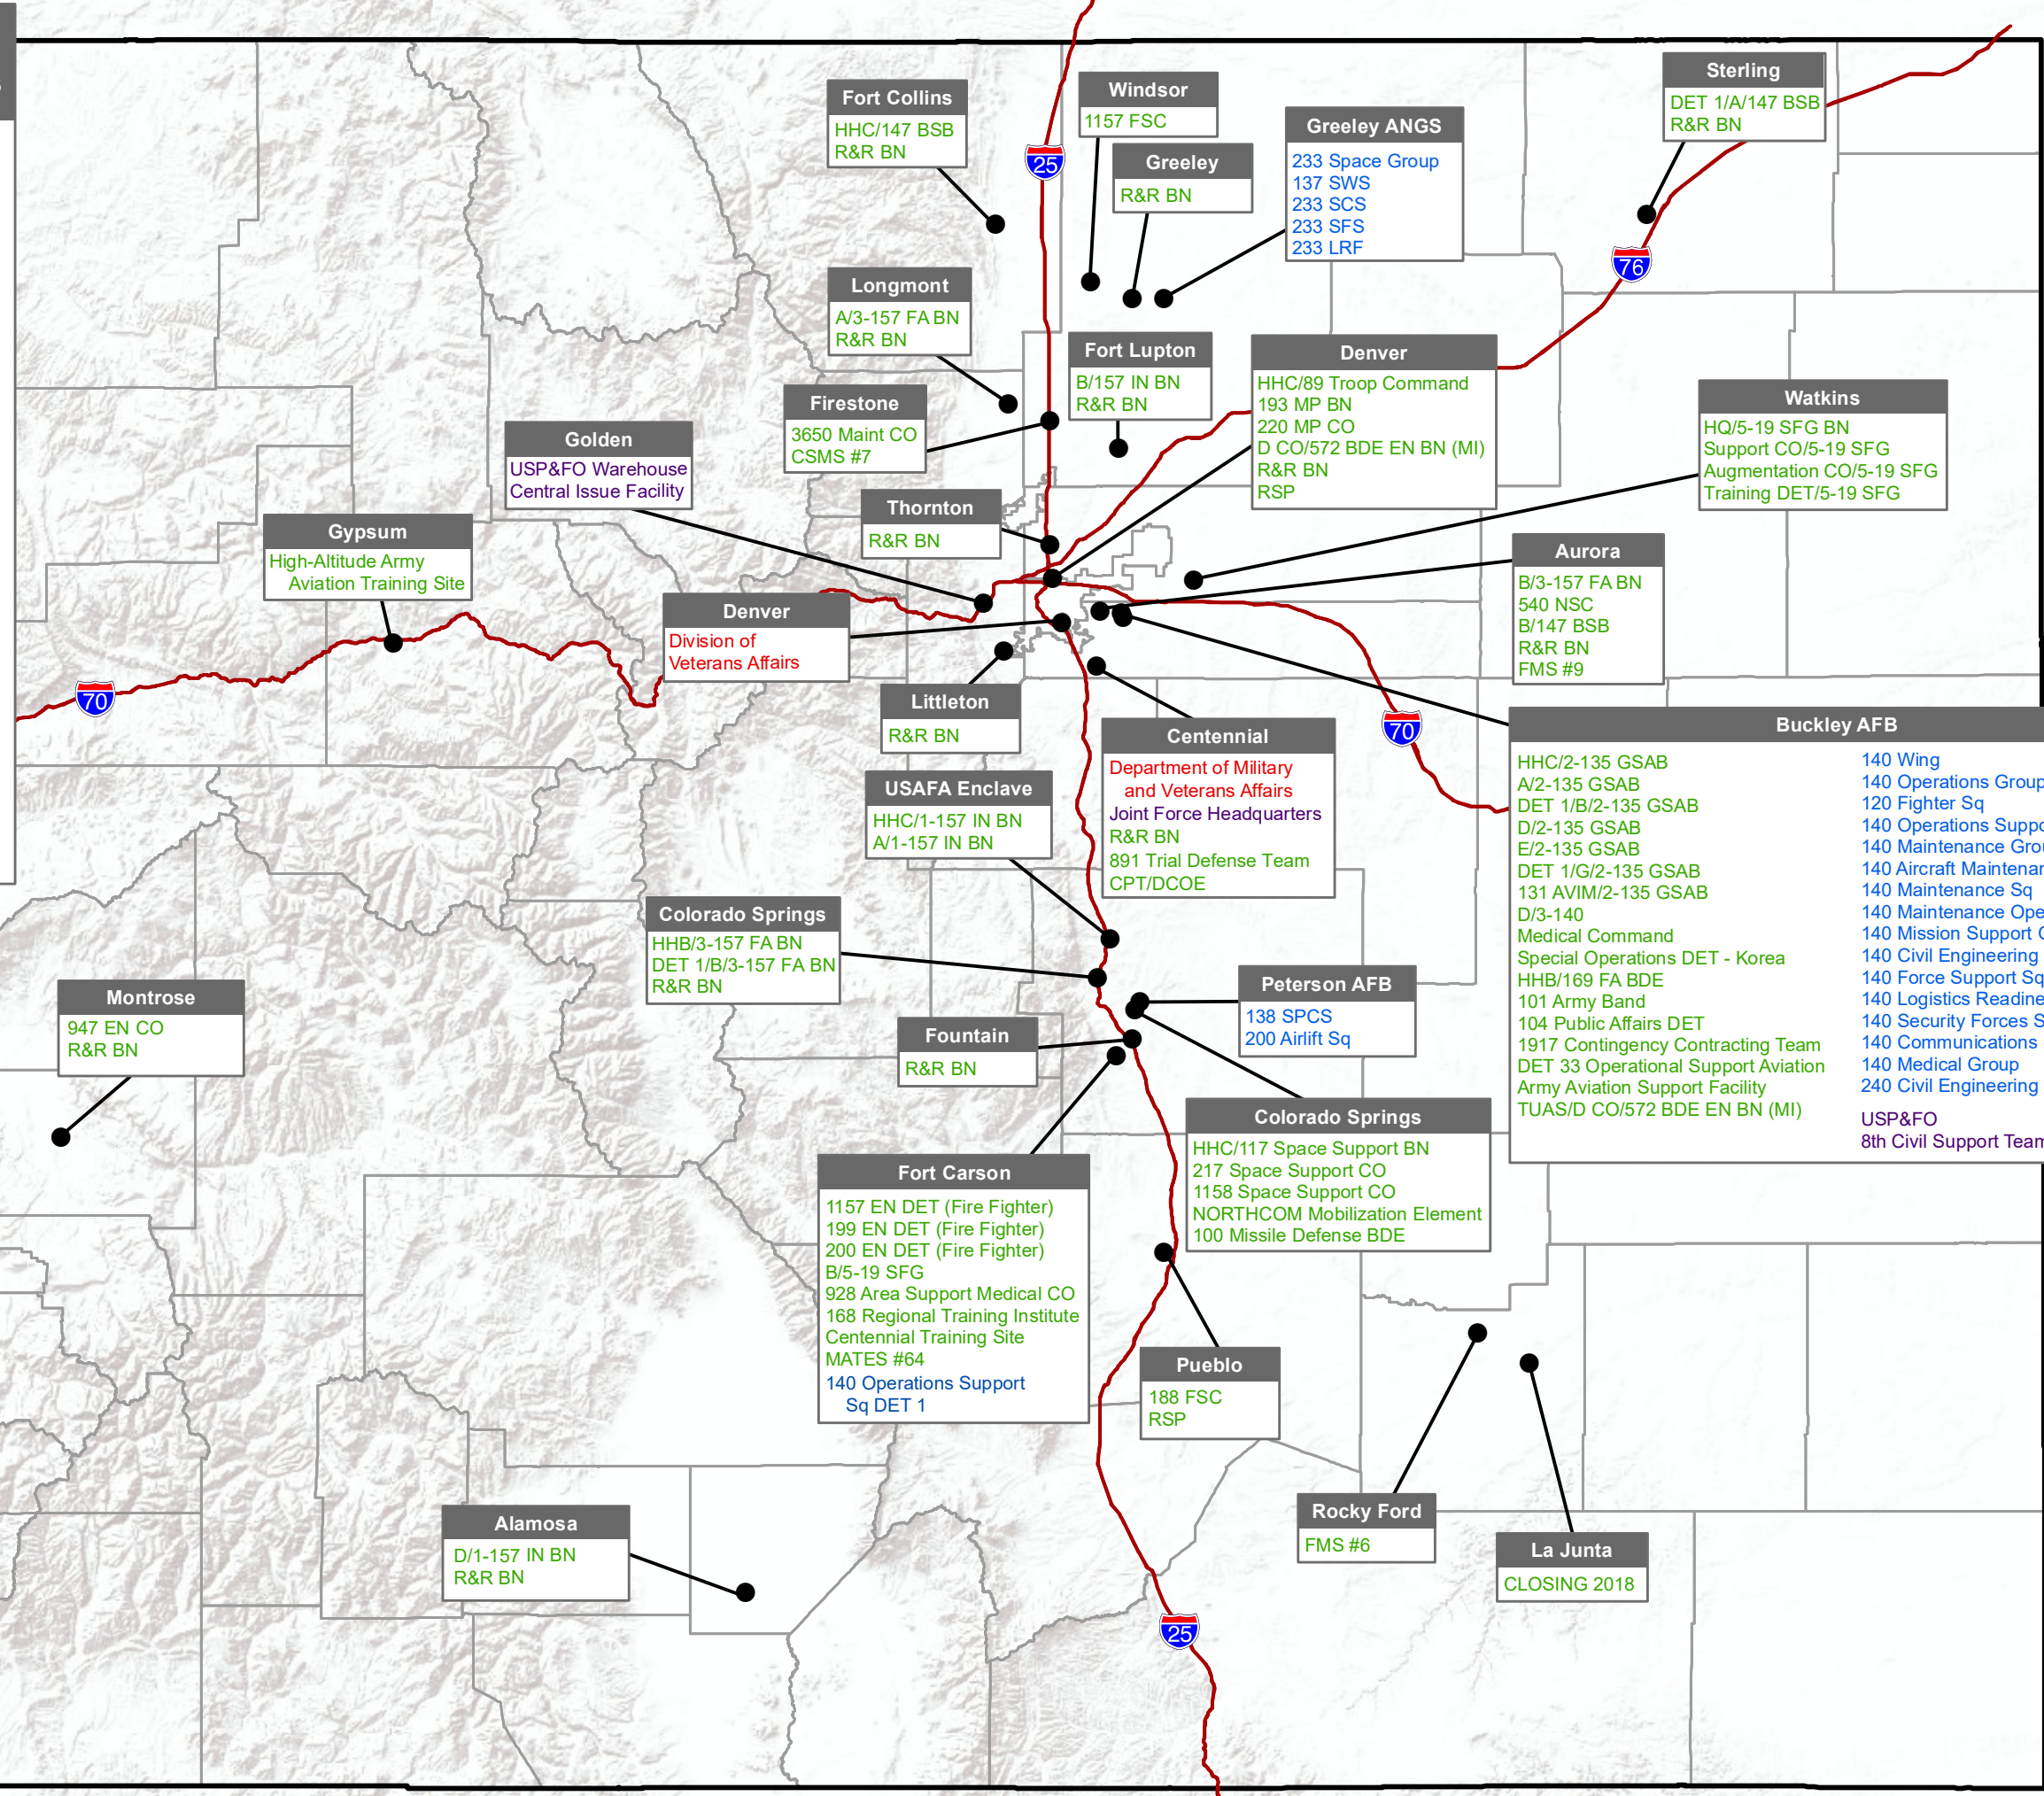

Colorado Department of Military and Veterans Affairs

Colorado Joint Staff
Colorado Army National Guard
Colorado Air National Guard
Division of Veterans Affairs

BDE = Brigade
 BN = Battalion
 BSB = Brigade Support Battalion
 CO = Company
 CSMS = Combined Support Maintenance Shop
 DET = Detachment
 EN = Engineer
 FA = Field Artillery
 Flt = Flight
 FMS = Field Maintenance Shop
 FSC = Forward Support Company
 GSAB = General Support Aviation Battalion
 IN = Infantry
 LRF = Logistics Readiness Flight
 MATES = Mobilization Area Training & Equipment Site
 MI = Military Intelligence
 MP = Military Police
 NSC = Network Support Company
 R&R = Recruiting & Retention
 RSP = Recruit Sustainment Program
 SCS = Space Communication Squadron
 SFG = Special Forces Group
 SFS = Security Forces Squadron
 SPCS = Space Control Squadron
 Sq = Squadron
 SWS = Space Warning Squadron
 TUAS = Tactical Unmanned Aerial System
 USP&FO = United States Property and Fiscal Office

Fort Collins
 HHC/147 BSB
 R&R BN

Windsor
 1157 FSC

Greeley ANGS
 233 Space Group
 137 SWS
 233 SCS
 233 SFS
 233 LRF

Sterling
 DET 1/A/147 BSB
 R&R BN

Longmont
 A/3-157 FA BN
 R&R BN

Greeley
 R&R BN

Fort Lupton
 B/157 IN BN
 R&R BN

Denver
 HHC/89 Troop Command
 193 MP BN
 220 MP CO
 D CO/572 BDE EN BN (MI)
 R&R BN
 RSP

Watkins
 HQ/5-19 SFG BN
 Support CO/5-19 SFG
 Augmentation CO/5-19 SFG
 Training DET/5-19 SFG

Golden
 USP&FO Warehouse
 Central Issue Facility

Firestone
 3650 Maint CO
 CSMS #7

Thornton
 R&R BN

Gypsum
 High-Altitude Army
 Aviation Training Site

Denver
 Division of
 Veterans Affairs

Aurora
 B/3-157 FA BN
 540 NSC
 B/147 BSB
 R&R BN
 FMS #9

Littleton
 R&R BN